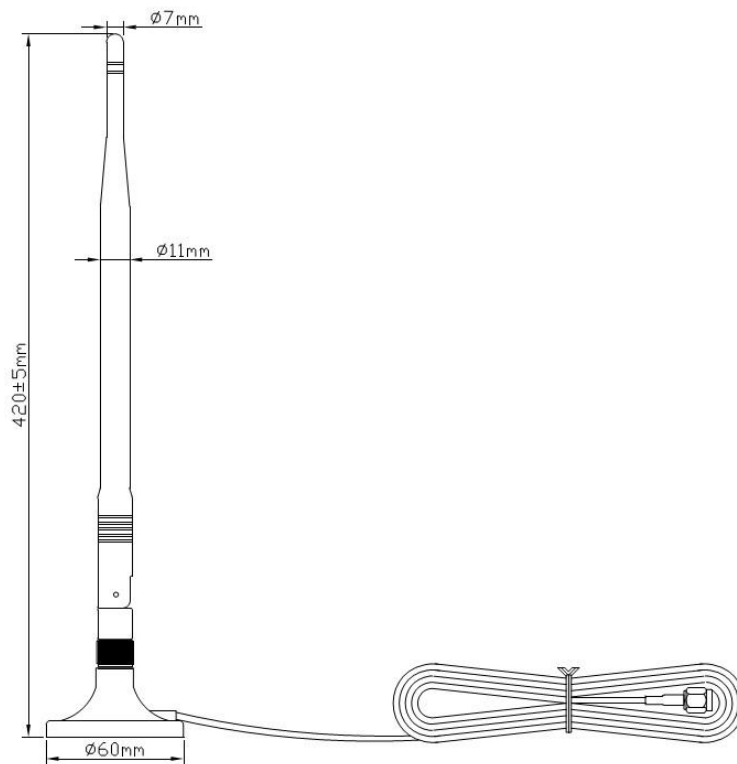

V.TORCH

WiFi Antenna

Model: VTWFA-58

1.Dimension(Unit: mm)

2.1 Electrical Characteristics

Form 2

No.	Item	Specifications
1	Frequency	2400-2500MHz
2	V.S.W.R (5m)	1:2.0
3	Gain (Zenith)	9 dB
4	Impedance	50 Ω
6	Max power	50W
7	Polarization	Vertical

2.2 Mechanical

Form 3

No.	Item	Specification
1	Cable	---
2	Connector	SMA
3	Plastic Housing	Black
4	Height	420mm
5	Max diameter	60mm
6	Min diameter	7mm

3.S Parameter Test